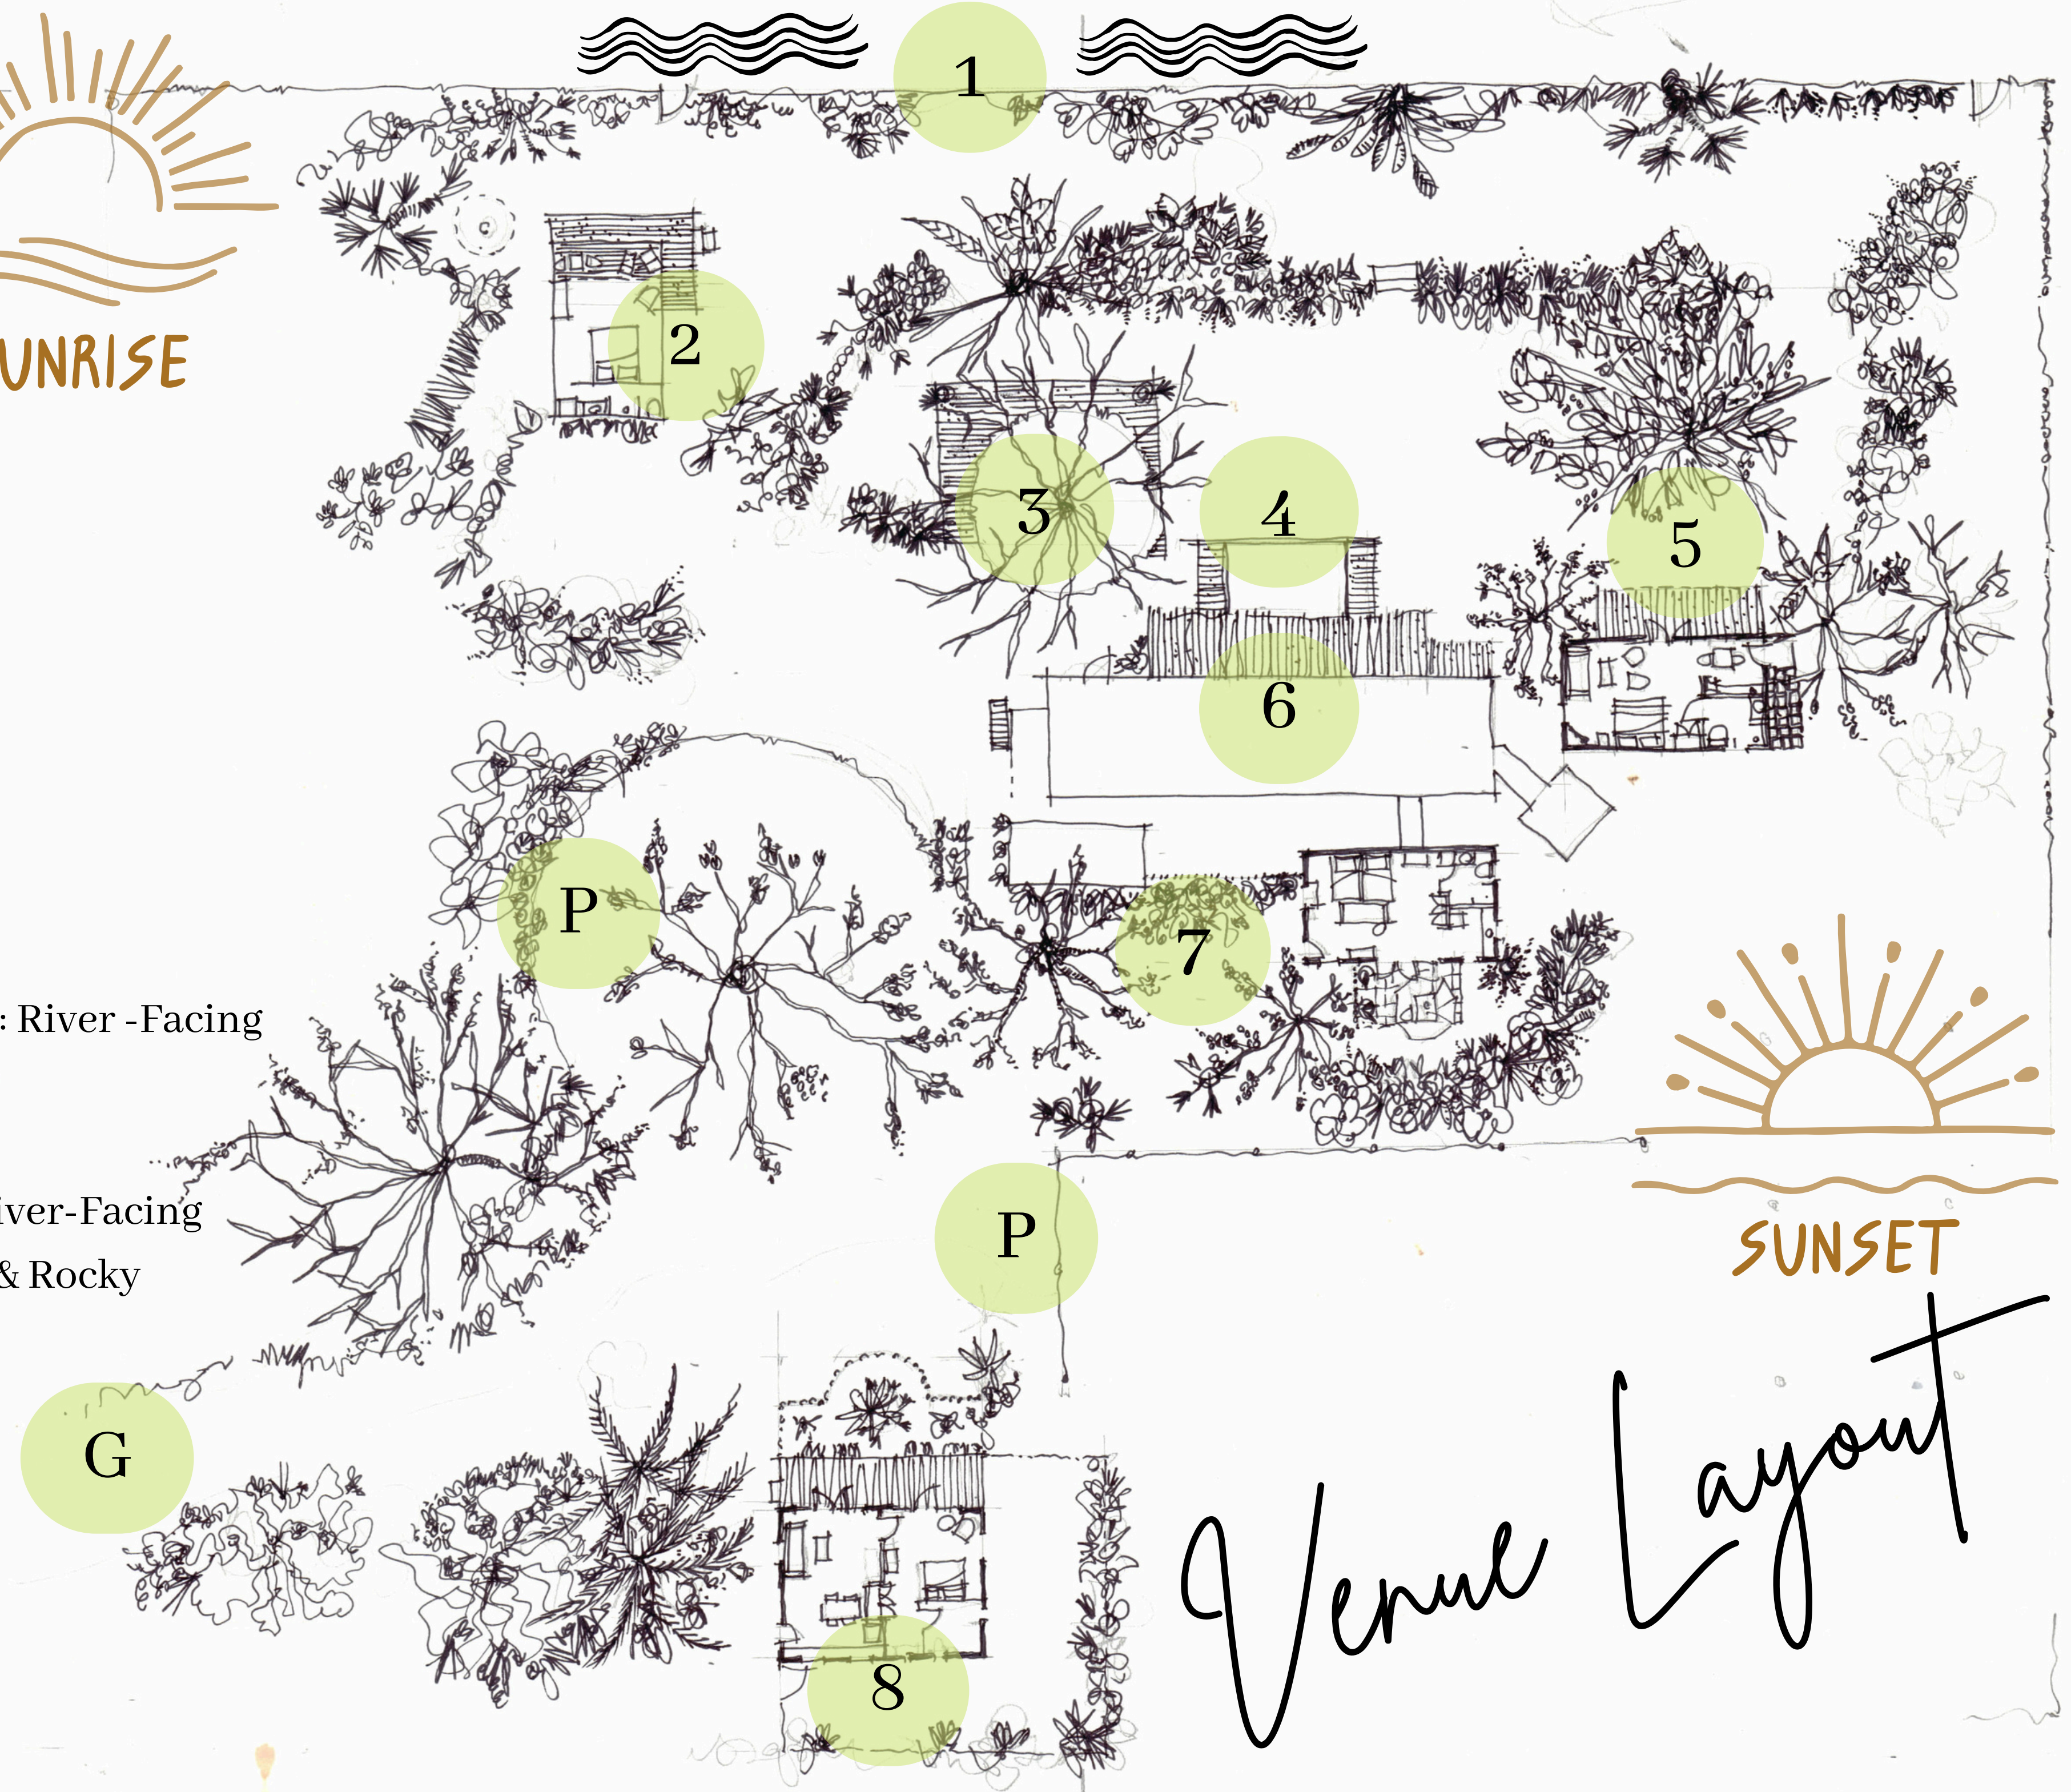

THE
MAUN
STUDIOS

SUNRISE

- 1. Thamalakane River
- 2. The Mokoro Studio: Twin Room: River -Facing
- 3. The Breakfast Boma
- 4. Swimming Pool
- 5. The River Studio: King Room: River-Facing
- 6. Main House: Owners: Margaret & Rocky
- 7. The Garden Studio: Twin Room
- 8. The Palm Studio: Queen Room
- P: Parking
- G: Entrance Gate

SUNSET

Verul Layout